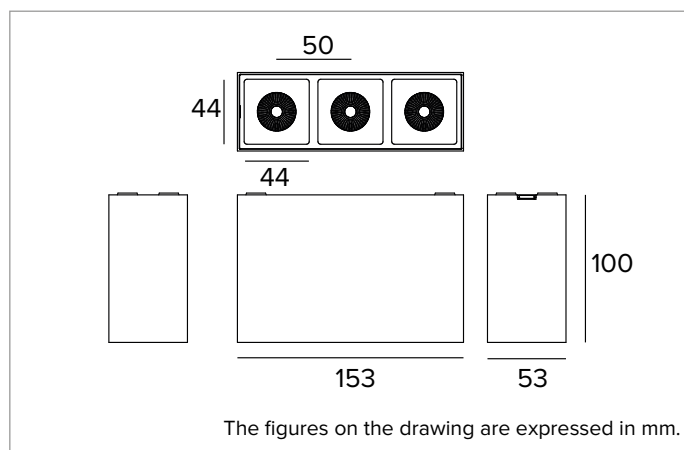

1T8899EL | OZ Stand Alone - Ceiling Luminaire

LED ceiling fixtures

		3000K	H(m)	D(m)	Emax(lx)	
		Ra90			49°	
Fixture Power	19W	1	0.92	3015		
Source Flux	2615lm	2	1.83	754		
Fixture Flux	1874lm	3	2.75	335		
Efficacy	97lm/W	4	3.67	188		
TS1252	Imax=1153cd/klm	Imax	3015cd	5	4.59	121

Optic: REFLECTOR

Beam angles: AM

Optical efficiency: 72%

Fixture flux: 1874lm

Luminous efficacy: 97lm/W

Photobiological safety: Compliant with RG1 low risk group

MECHANICAL CHARACTERISTICS

White painted die-cast aluminium body. 153x53mm version.

Colour and finish: Plaster white

Dimensions: AxB=153x53mm

Weight: 0.7Kg

Version: 3X

Degree of protection: IP20

ELECTRICAL CHARACTERISTICS

Electronic ON-OFF driver integrated in the body of the fixture.

Fixture Power: 19W